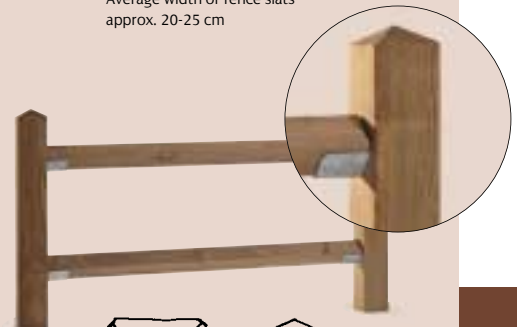

Bonanza fence

Available in Douglas fir, PT, Fence profile, natural sides, thickness 2.7 and 3 cm